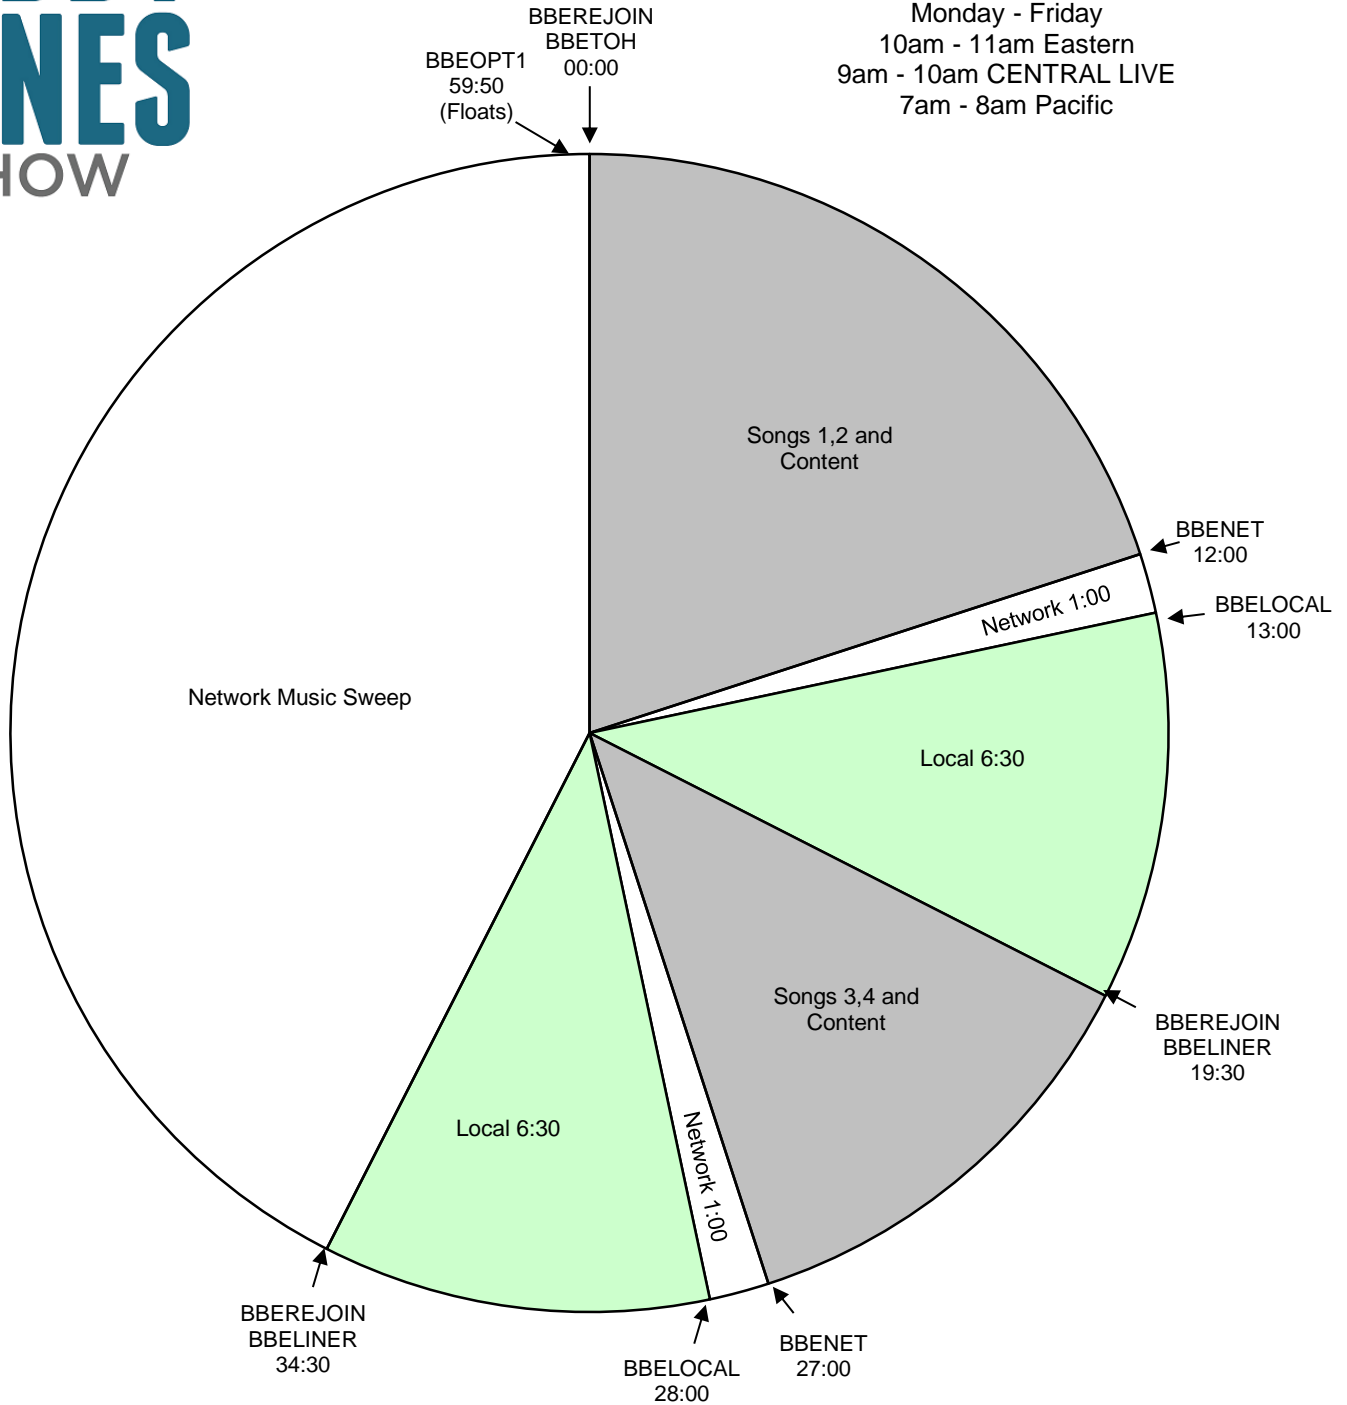

# THE BOBBY BONES SHOW

The Bobby Bones Show  
 Effective October 16th, 2017  
 Premiere XDS PRO4-P Satellite  
 Hour 5 (Bobby Bones Extra)  
 Monday - Friday  
 10am - 11am Eastern  
 9am - 10am CENTRAL LIVE  
 7am - 8am Pacific

Program is live for 5 hours starting at 6am Eastern. Central and Western time zones are welcome to air 5 hours, starting at 5am local time.  
 Network will program music and talk during the content segments. Stations are welcome to schedule additional songs in the 8 minute local segments  
 BBELocal - Fires local breaks. All breaks float.  
 BBELINER - Floats. Fires locally voiced short show ID - must be exactly 5 second, dry voice  
 BBLINER1 - Fires locally voiced short show ID - must be exactly 5 second, dry voice  
 BBEREJOIN - Joins the show  
 BBETOH - Floats. Fires locally produced top of hour ID - network will go silent for :15  
 BBEOPT1 - Floating out from Network Fill music